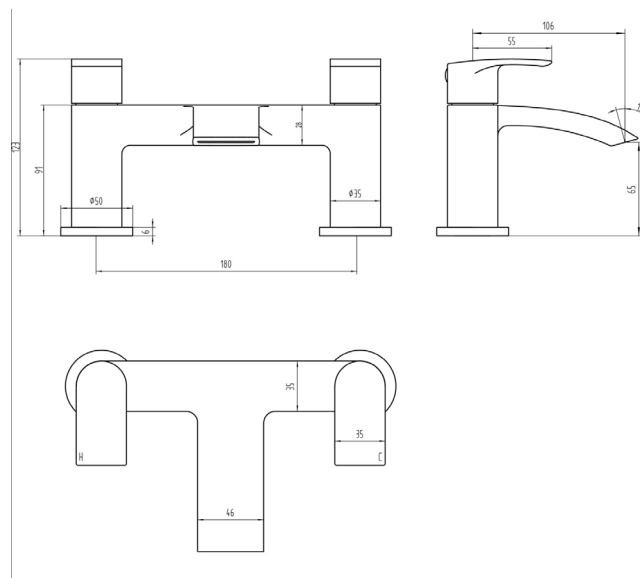

Highlife Coll Matt Black Bath Filler 17221B

FEATURES

- Twin Lever handle for easy control of desired water flow and temperature
- Hot and Cold 1/4 Turn Ceramic Disc's for long lasting smooth operation
- Suitable for 2 tap hole deck mount
- UK Standard fitting - 3/4" BSP
- Recommended operating pressure: 0.5 bar
- Lifetime Warranty on body and 1 year guarantee on internal valve

TECHNICAL DRAWING

COLOUR/FINISH

Matt Black

SPECIFICATIONS

Width	235
Height	122
Depth	140
Product Range	Coll
Material	Brass

FLOW RATES

Pressure (Bar)	0.5	1.0	2.0	3.0	4.0	5.0
Flow (L/Min)	-	-	-	-	-	-

Visit [Plumb2u](https://www.plumb2u.com)